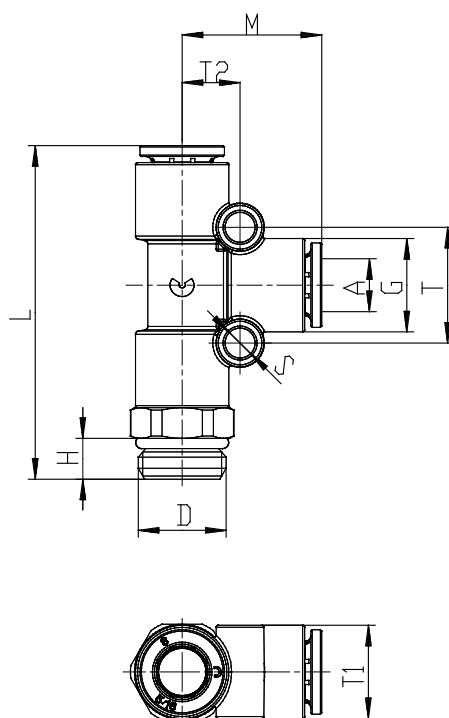

Mod. 7442 - Compact fittings Serie 7000

Product code: 7442 8-1/8

Datasheet creation date: 20/05/2026 03:58

Check the most updated document online [click here](#)

TECHNICAL DATA

Mod.	7442 8-1/8
------	------------

Mod. 7442 - Compact fittings Serie 7000

Product code: 7442 8-1/8

DIMENSIONS

A (mm)	8
D	G1/8
G (mm)	13.9
H (mm)	5
L (mm)	49.0
M (mm)	20.5
S (mm)	4
T (mm)	17.0
T1 (mm)	13.7
T2 (mm)	8.5
SW (mm)	14