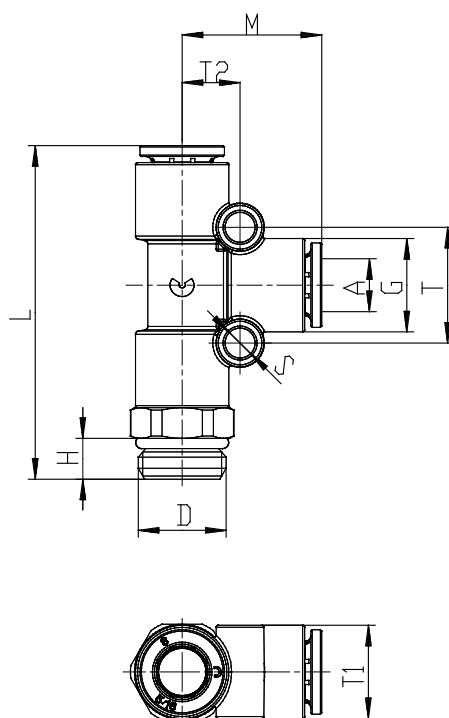

## Mod. 7442 - Compact fittings Serie 7000

Product code: 7442 6-1/8

Datasheet creation date: 20/05/2026 04:47

Check the most updated document online [click here](#)

### TECHNICAL DATA

Mod.	7442 6-1/8
------	------------

## Mod. 7442 - Compact fittings Serie 7000

Product code: 7442 6-1/8

### DIMENSIONS

<b>A (mm)</b>	6
<b>D</b>	G1/8
<b>G (mm)</b>	11.6
<b>H (mm)</b>	5
<b>L (mm)</b>	44.0
<b>M (mm)</b>	18.5
<b>S (mm)</b>	4
<b>T (mm)</b>	15.0
<b>T1 (mm)</b>	11.4
<b>T2 (mm)</b>	7.5
<b>SW (mm)</b>	12