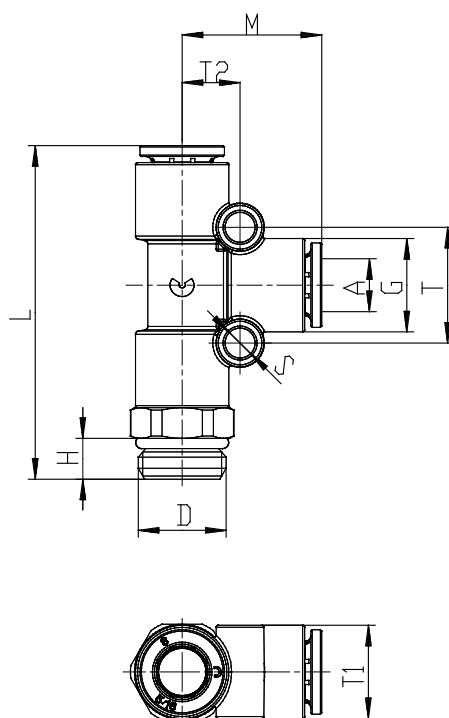

## Mod. 7442 - Compact fittings Serie 7000

Product code: 7442 6-1/4

Datasheet creation date: 20/05/2026 03:58

Check the most updated document online [click here](#)

### ■ TECHNICAL DATA

Mod.	7442 6-1/4
------	------------

## Mod. 7442 - Compact fittings Serie 7000

Product code: 7442 6-1/4

### DIMENSIONS

<b>A (mm)</b>	6
<b>D</b>	G1/4
<b>G (mm)</b>	11.6
<b>H (mm)</b>	6
<b>L (mm)</b>	45.0
<b>M (mm)</b>	18.5
<b>S (mm)</b>	4
<b>T (mm)</b>	15.0
<b>T1 (mm)</b>	11.4
<b>T2 (mm)</b>	7.5
<b>SW (mm)</b>	14