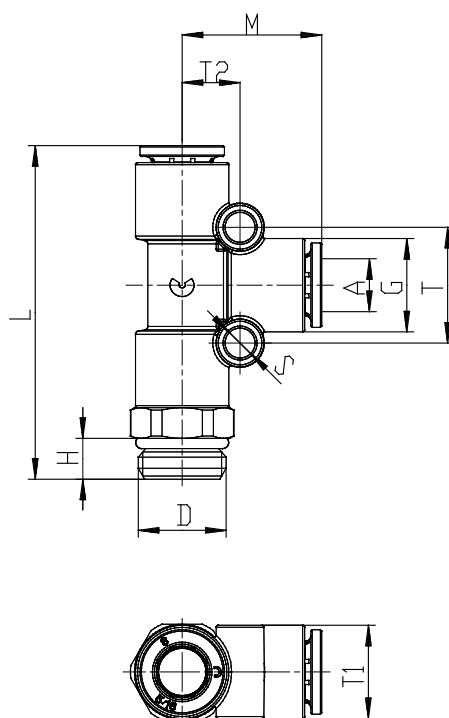

## Mod. 7442 - Compact fittings Serie 7000

Product code: 7442 16-3/4

Datasheet creation date: 19/05/2026 18:07

Check the most updated document online [click here](#)

### ■ TECHNICAL DATA

Mod.	7442 16-3/4
------	-------------

## Mod. 7442 - Compact fittings Serie 7000

Product code: 7442 16-3/4

### DIMENSIONS

<b>A (mm)</b>	16
<b>D</b>	G 3/4
<b>G (mm)</b>	27.0
<b>H (mm)</b>	9
<b>L (mm)</b>	66.5
<b>M (mm)</b>	33.5
<b>S (mm)</b>	0
<b>T (mm)</b>	0.0
<b>T1 (mm)</b>	0.0
<b>T2 (mm)</b>	0.0
<b>SW (mm)</b>	30