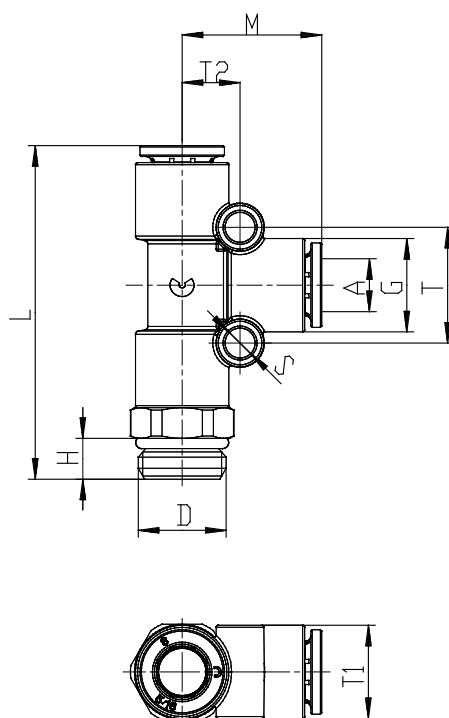

Mod. 7442 - Compact fittings Serie 7000

Product code: 7442 16-1/2

Datasheet creation date: 19/05/2026 18:07

Check the most updated document online [click here](#)

■ TECHNICAL DATA

Mod.	7442 16-1/2
------	-------------

Mod. 7442 - Compact fittings Serie 7000

Product code: 7442 16-1/2

DIMENSIONS

A (mm)	16
D	G 1/2
G (mm)	27.0
H (mm)	8
L (mm)	67.0
M (mm)	33.5
S (mm)	0
T (mm)	0.0
T1 (mm)	0.0
T2 (mm)	0.0
SW (mm)	24