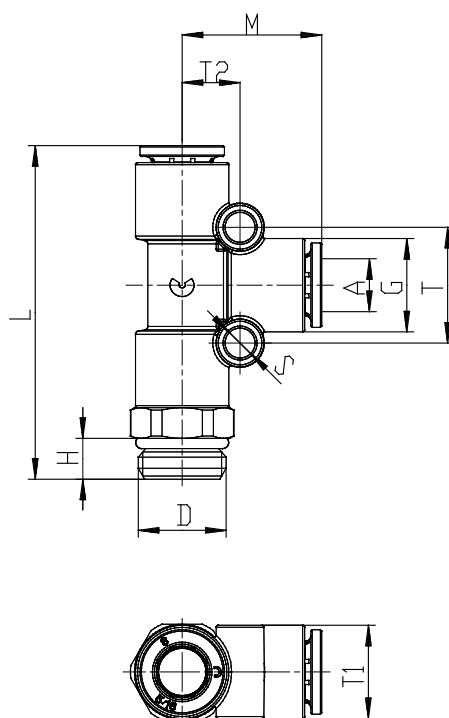

Mod. 7442 - Compact fittings Serie 7000

Product code: 7442 12-1/2

Datasheet creation date: 19/05/2026 18:07

Check the most updated document online [click here](#)

■ TECHNICAL DATA

| | |
|------|-------------|
| Mod. | 7442 12-1/2 |
|------|-------------|

Mod. 7442 - Compact fittings Serie 7000

Product code: 7442 12-1/2

DIMENSIONS

| | |
|----------------|-------|
| A (mm) | 12 |
| D | G 1/2 |
| G (mm) | 20.2 |
| H (mm) | 8 |
| L (mm) | 65.5 |
| M (mm) | 28.0 |
| S (mm) | 4 |
| T (mm) | 19.2 |
| T1 (mm) | 9.0 |
| T2 (mm) | 9.6 |
| SW (mm) | 24 |