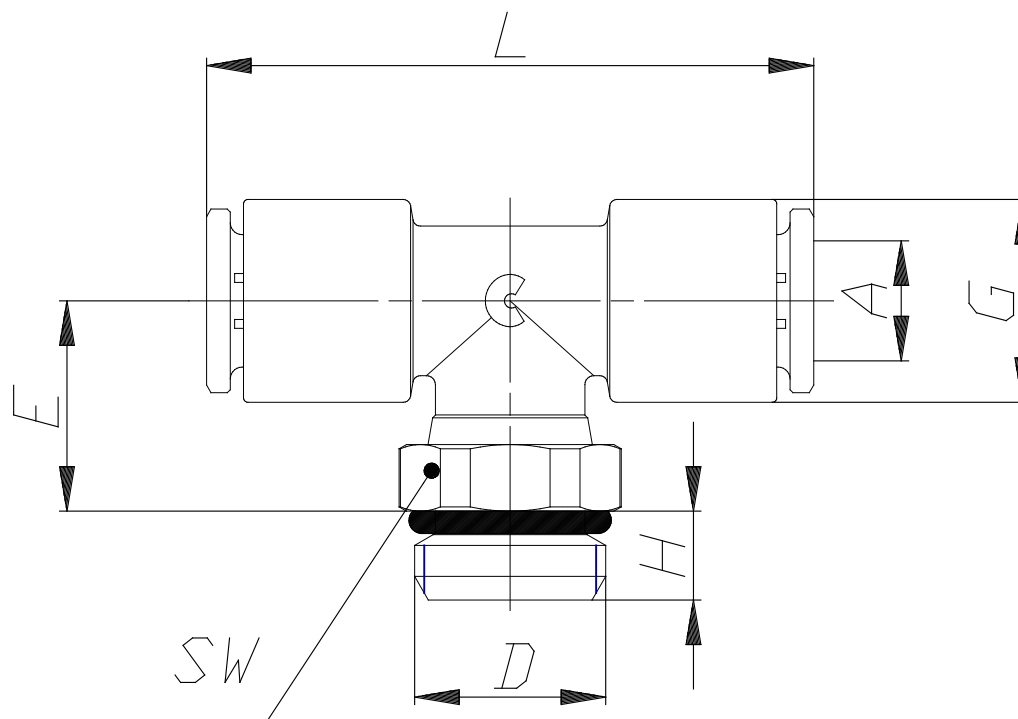

Mod. 7432 - Compact fittings Serie 7000

Product code: 7432 8-3/8

Datasheet creation date: 20/05/2026 03:58

Check the most updated document online [click here](#)

TECHNICAL DATA

Mod.	7432 8-3/8
------	------------

Mod. 7432 - Compact fittings Serie 7000

Product code: 7432 8-3/8

DIMENSIONS

A (mm)	8
D	G3/8
E (mm)	15.5
G (mm)	13.9
H (mm)	7.0
L (mm)	41
SW (mm)	19