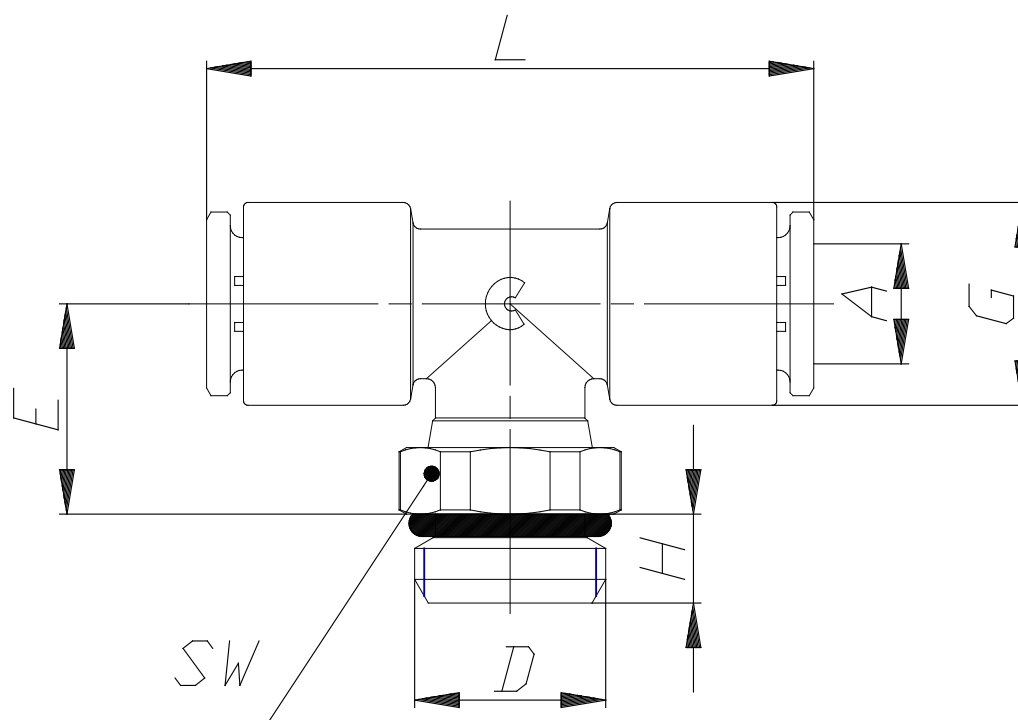

Mod. 7432 - Compact fittings Serie 7000

Product code: 7432 8-1/4

Datasheet creation date: 20/05/2026 04:47

Check the most updated document online [click here](#)

TECHNICAL DATA

Mod.	7432 8-1/4
------	------------

Mod. 7432 - Compact fittings Serie 7000

Product code: 7432 8-1/4

DIMENSIONS

A (mm)	8
D	G1/4
E (mm)	14.5
G (mm)	13.9
H (mm)	6.0
L (mm)	41
SW (mm)	14