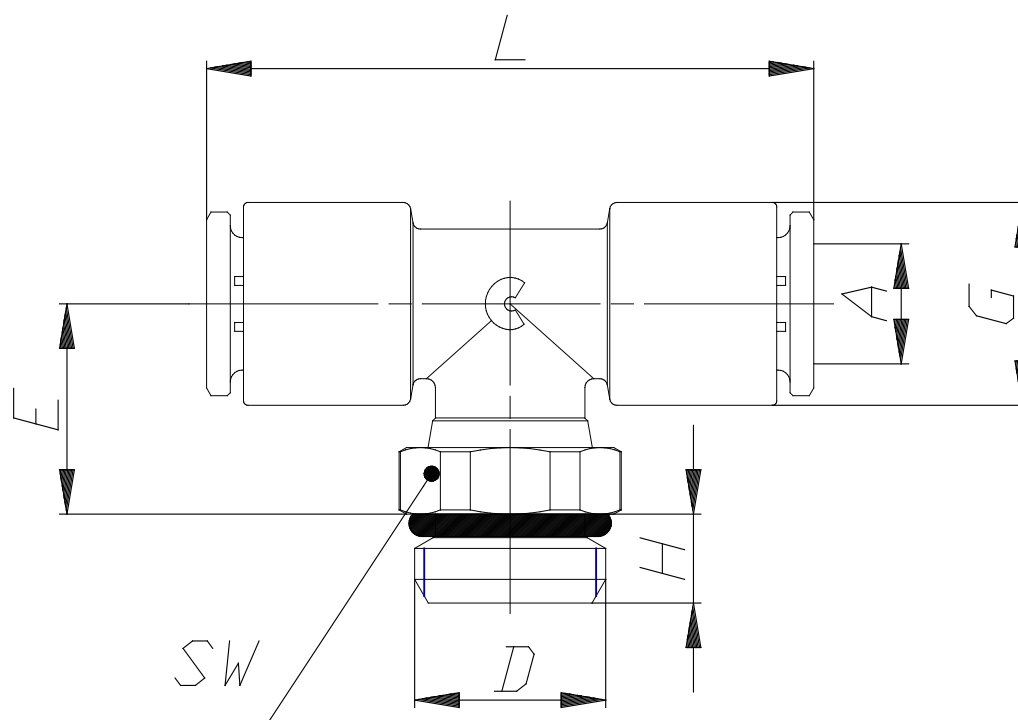

Mod. 7432 - Compact fittings Serie 7000

Product code: 7432 6-M5

Datasheet creation date: 20/05/2026 03:58

Check the most updated document online [click here](#)

TECHNICAL DATA

| | |
|------|-----------|
| Mod. | 7432 6-M5 |
|------|-----------|

Mod. 7432 - Compact fittings Serie 7000

Product code: 7432 6-M5

DIMENSIONS

| | |
|----------------|------|
| A (mm) | 6 |
| D | M5 |
| E (mm) | 15.5 |
| G (mm) | 11.6 |
| H (mm) | 3.5 |
| L (mm) | 37 |
| SW (mm) | 9 |