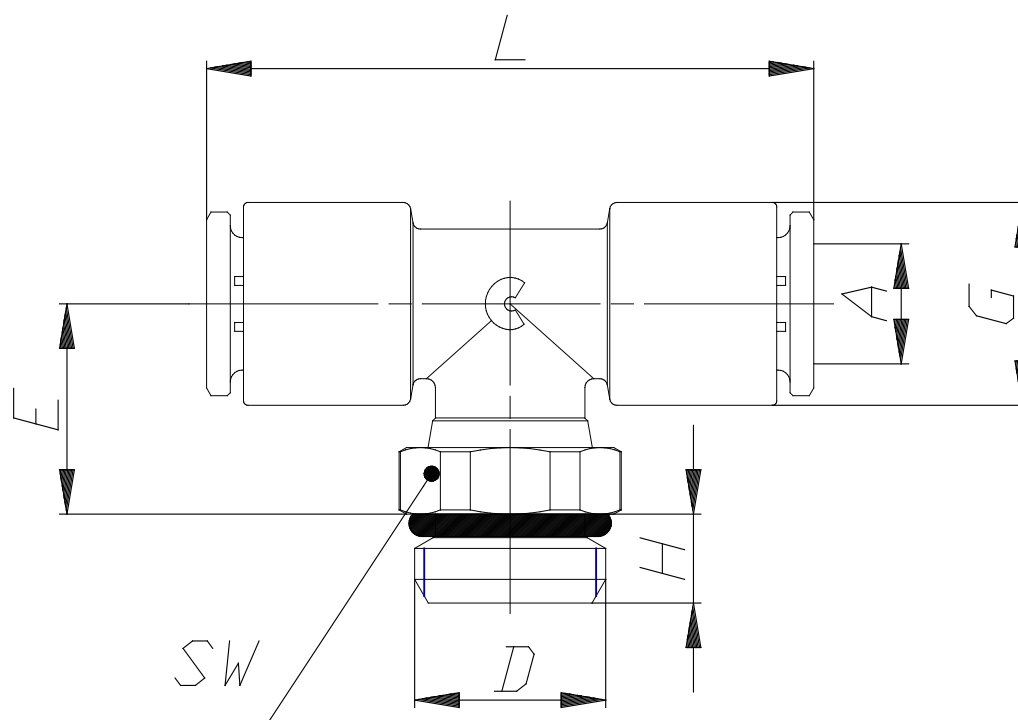

Mod. 7432 - Compact fittings Serie 7000

Product code: 7432 6-1/8

Datasheet creation date: 20/05/2026 03:58

Check the most updated document online [click here](#)

TECHNICAL DATA

Mod.	7432 6-1/8
------	------------

Mod. 7432 - Compact fittings Serie 7000

Product code: 7432 6-1/8

DIMENSIONS

A (mm)	6
D	G1/8
E (mm)	13.0
G (mm)	11.6
H (mm)	5.0
L (mm)	37
SW (mm)	12