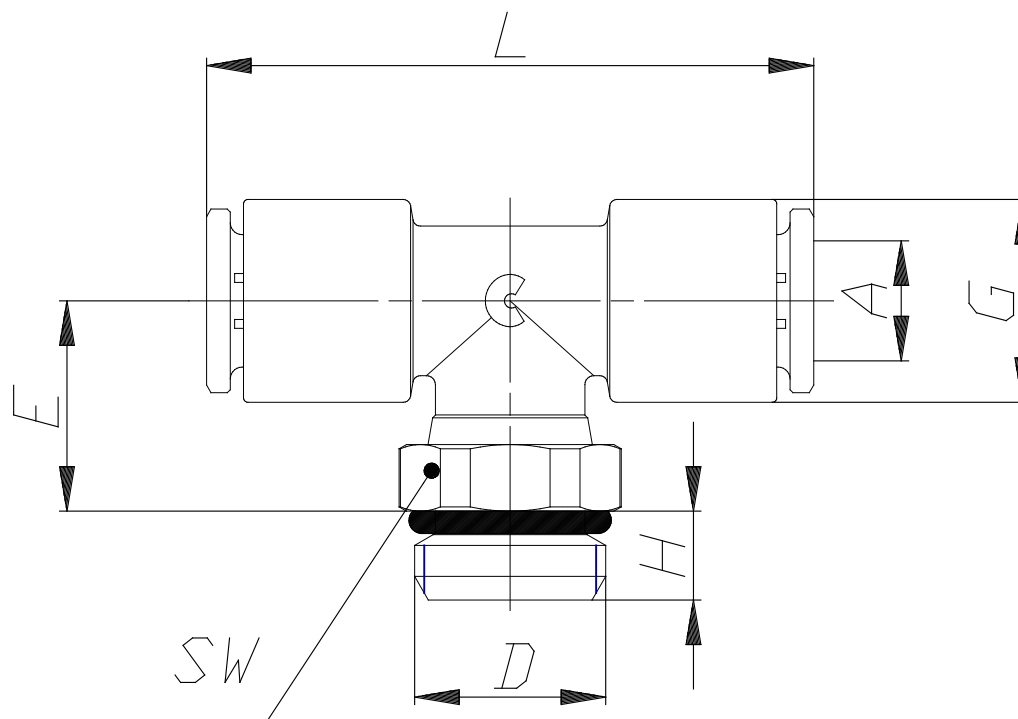

Mod. 7432 - Compact fittings Serie 7000

Product code: 7432 4-1/8

Datasheet creation date: 20/05/2026 03:58

Check the most updated document online [click here](#)

TECHNICAL DATA

Mod.	7432 4-1/8
------	------------

Mod. 7432 - Compact fittings Serie 7000

Product code: 7432 4-1/8

DIMENSIONS

A (mm)	4
D	G1/8
E (mm)	11.5
G (mm)	9.4
H (mm)	5.0
L (mm)	34
SW (mm)	12