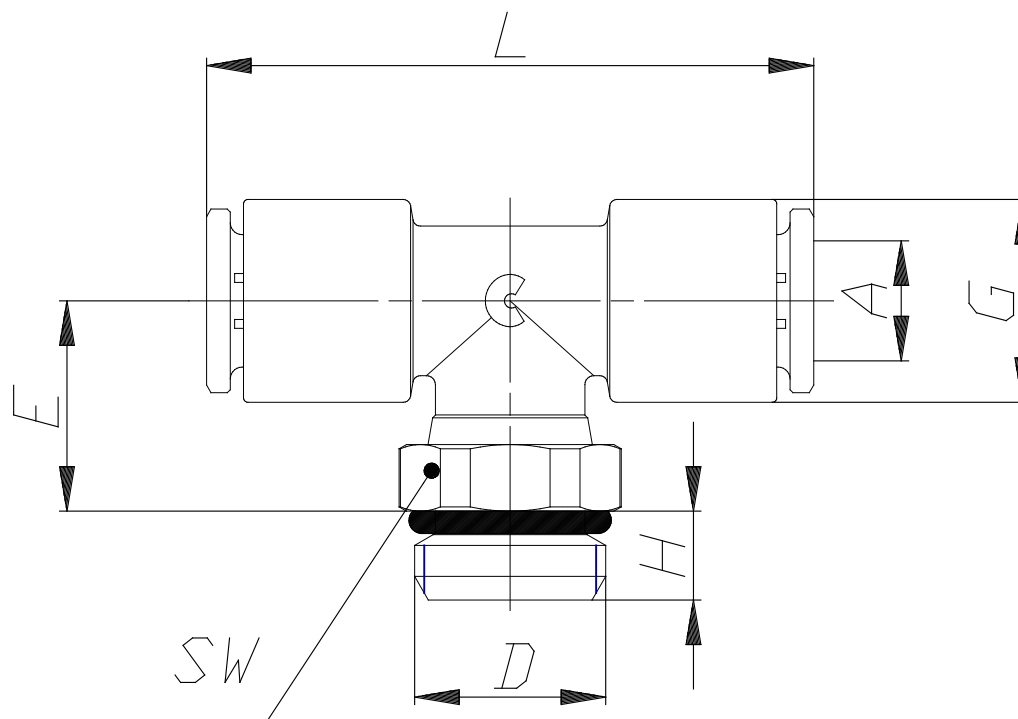

Mod. 7432 - Compact fittings Serie 7000

Product code: 7432 16-3/4

Datasheet creation date: 19/05/2026 18:07

Check the most updated document online [click here](#)

TECHNICAL DATA

Mod.	7432 16-3/4
------	-------------

Mod. 7432 - Compact fittings Serie 7000

Product code: 7432 16-3/4

DIMENSIONS

A (mm)	16
D	G 3/4
E (mm)	24.0
G (mm)	27.0
H (mm)	9.0
L (mm)	67
SW (mm)	30