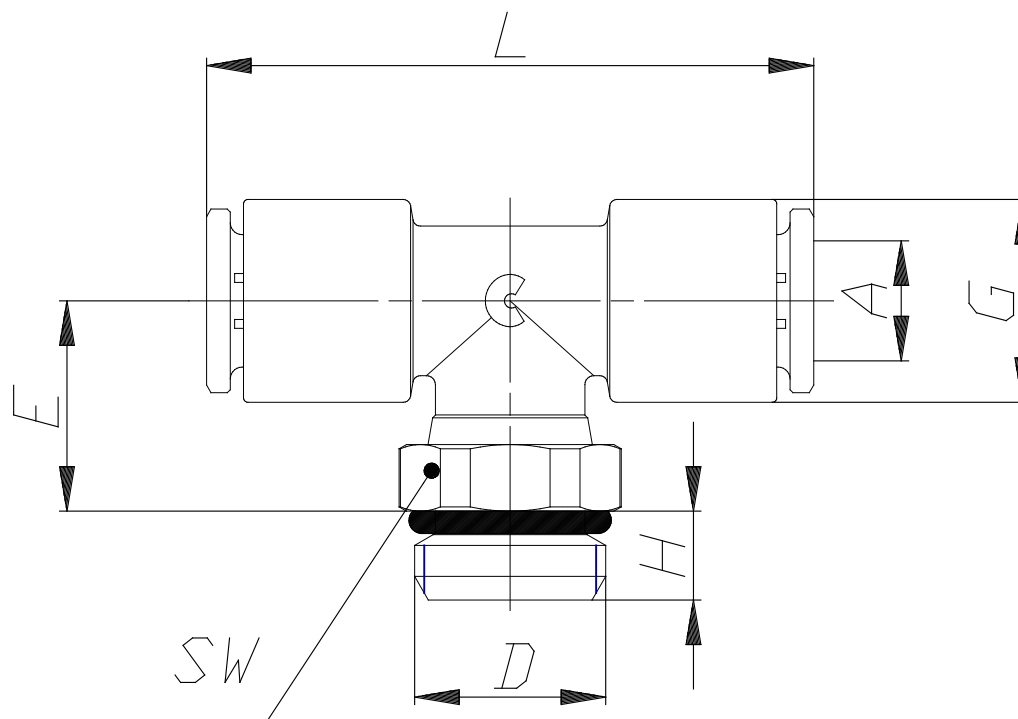

## Mod. 7432 - Compact fittings Serie 7000

Product code: 7432 16-1/2

Datasheet creation date: 19/05/2026 18:07

Check the most updated document online [click here](#)

### TECHNICAL DATA

Mod.	7432 16-1/2
------	-------------

## Mod. 7432 - Compact fittings Serie 7000

Product code: 7432 16-1/2

### **DIMENSIONS**

<b>A (mm)</b>	16
<b>D</b>	G 1/2
<b>E (mm)</b>	25.5
<b>G (mm)</b>	27.0
<b>H (mm)</b>	8.0
<b>L (mm)</b>	67
<b>SW (mm)</b>	24