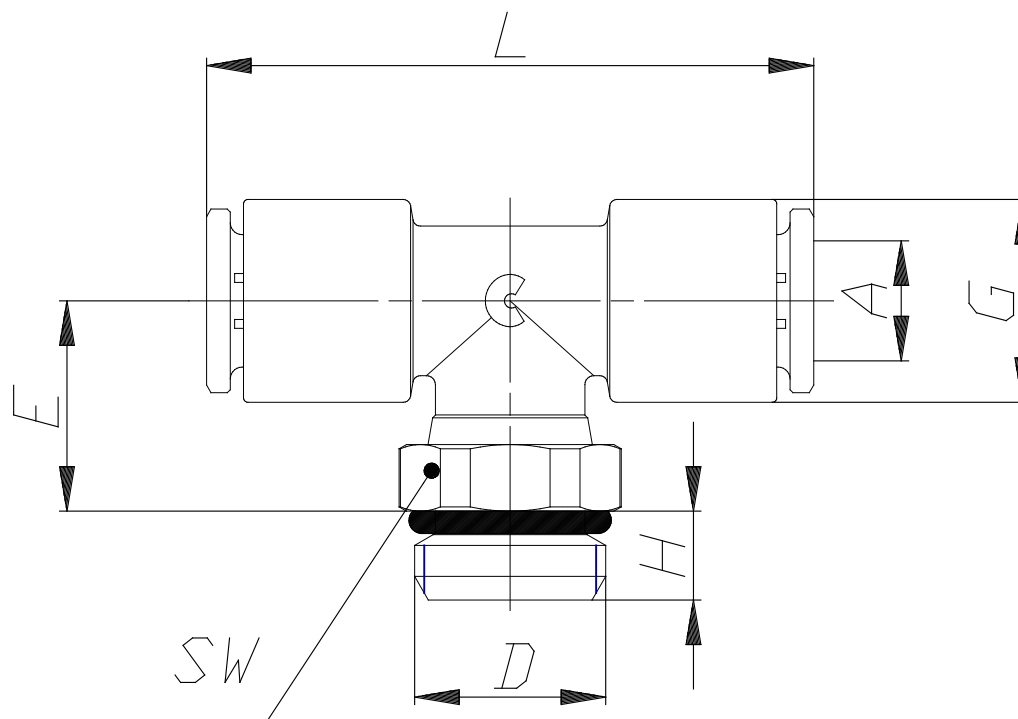

Mod. 7432 - Compact fittings Serie 7000

Product code: 7432 12-1/4

Datasheet creation date: 19/05/2026 18:06

Check the most updated document online [click here](#)

TECHNICAL DATA

Mod.	7432 12-1/4
------	-------------

Mod. 7432 - Compact fittings Serie 7000

Product code: 7432 12-1/4

DIMENSIONS

A (mm)	12
D	G1/4
E (mm)	30.5
G (mm)	20.2
H (mm)	6.0
L (mm)	56
SW (mm)	20