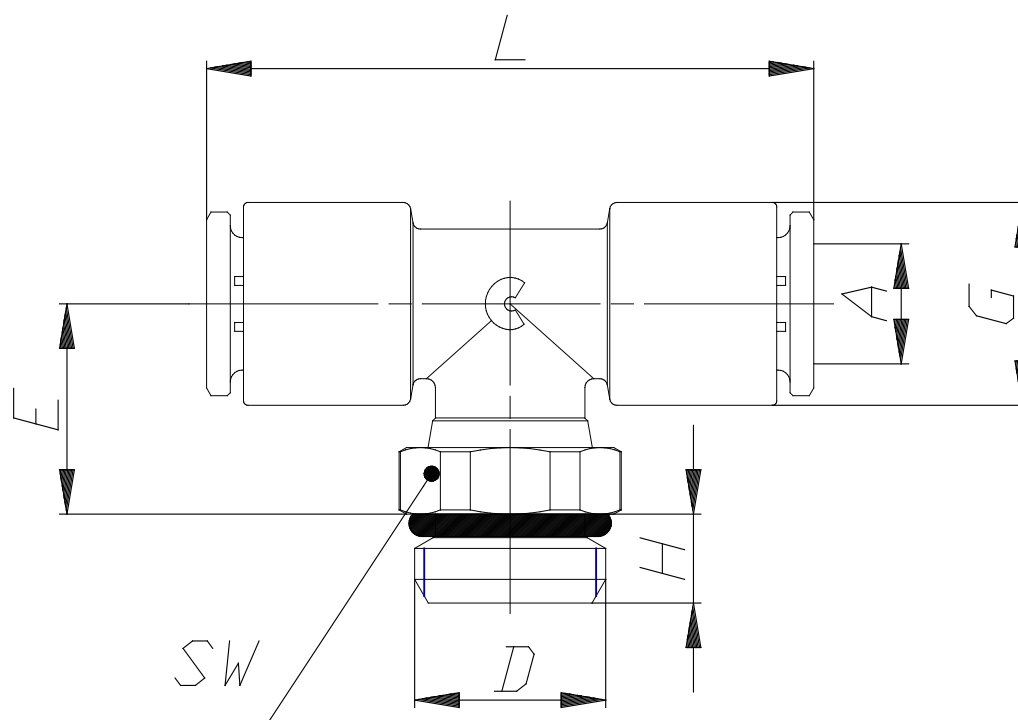

Mod. 7432 - Compact fittings Serie 7000

Product code: 7432 12-1/2

Datasheet creation date: 19/05/2026 18:20

Check the most updated document online [click here](#)

TECHNICAL DATA

Mod.	7432 12-1/2
------	-------------

Mod. 7432 - Compact fittings Serie 7000

Product code: 7432 12-1/2

DIMENSIONS

A (mm)	12
D	G 1/2
E (mm)	30.5
G (mm)	20.2
H (mm)	8.0
L (mm)	56
SW (mm)	24