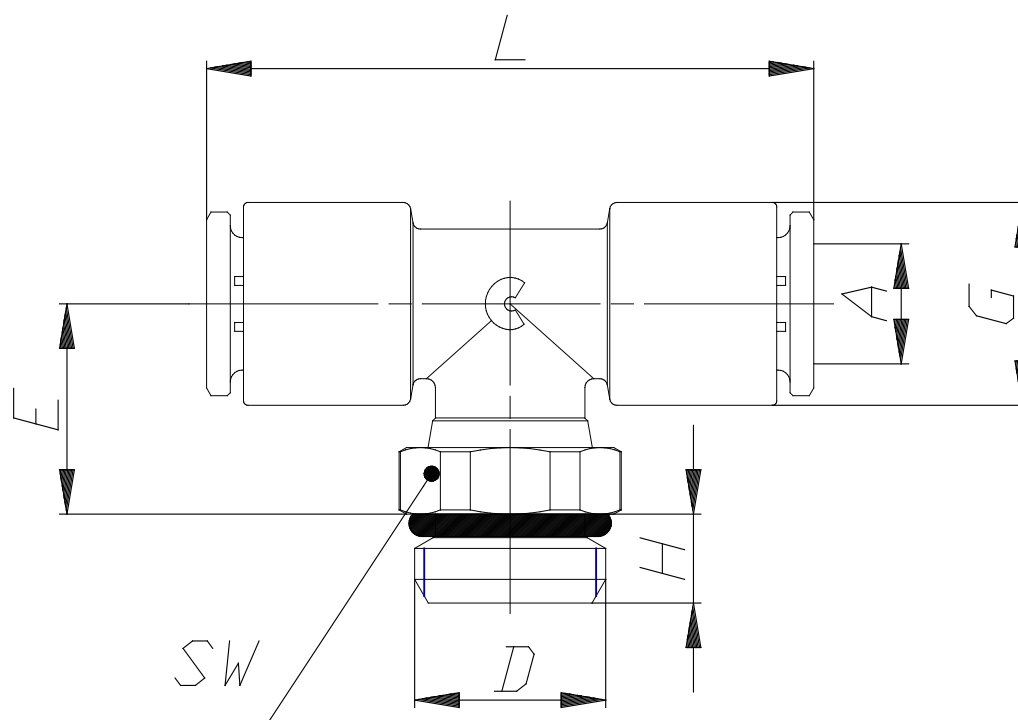

Mod. 7432 - Compact fittings Serie 7000

Product code: 7432 10-1/4

Datasheet creation date: 19/05/2026 18:06

Check the most updated document online [click here](#)

■ TECHNICAL DATA

Mod.	7432 10-1/4
------	-------------

Mod. 7432 - Compact fittings Serie 7000

Product code: 7432 10-1/4

DIMENSIONS

A (mm)	10
D	G1/4
E (mm)	18.5
G (mm)	16.1
H (mm)	6.0
L (mm)	48
SW (mm)	14