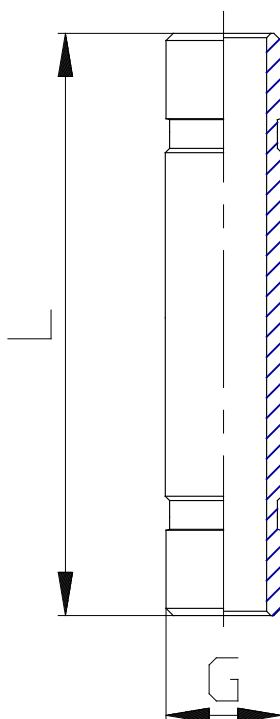

Mod. 6950 - Series 6000 fittings

Product code: 6950 4

Datasheet creation date: 19/05/2026 18:04

Check the most updated document online [click here](#)

■ TECHNICAL DATA

Mod.	6950 4
------	--------

Mod. 6950 - Series 6000 fittings

Product code: 6950 4

DIMENSIONS

G (mm)	4
L (mm)	32.5