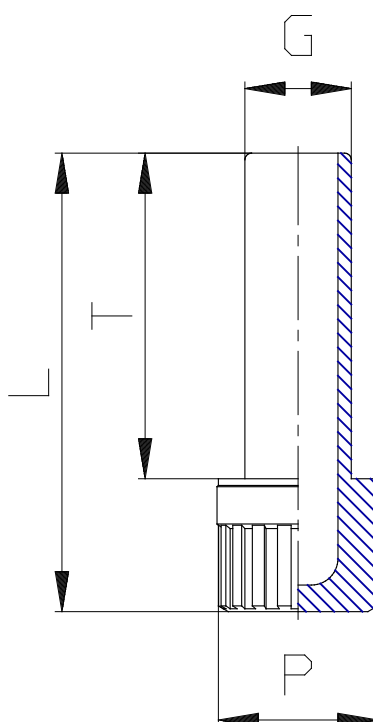

Mod. 6900 - Series 6000 fittings

Product code: 6900 8

Datasheet creation date: 19/05/2026 08:33

Check the most updated document online [click here](#)

■ TECHNICAL DATA

| | |
|------|--------|
| Mod. | 6900 8 |
|------|--------|

Mod. 6900 - Series 6000 fittings

Product code: 6900 8

DIMENSIONS

| | |
|-----------------|------|
| G (mm) | 8 |
| L (mm) | 34.5 |
| P (mm) | 12 |
| T (mm) | 24.5 |
| Peso (g) | 2 |