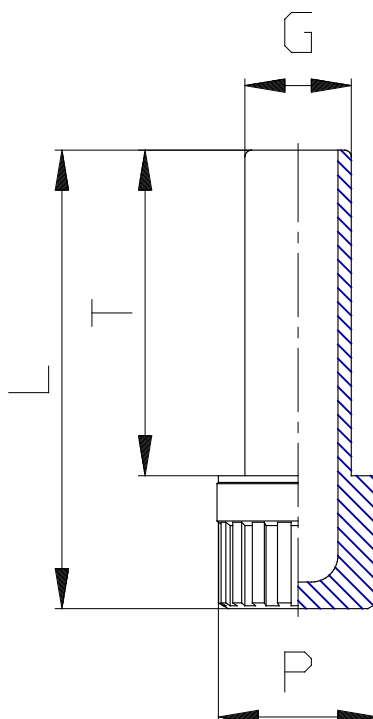

Mod. 6900 - Series 6000 fittings

Product code: 6900 6

Datasheet creation date: 19/05/2026 08:32

Check the most updated document online [click here](#)

■ TECHNICAL DATA

Mod.	6900 6
------	--------

Mod. 6900 - Series 6000 fittings

Product code: 6900 6

DIMENSIONS

G (mm)	6
L (mm)	31.5
P (mm)	8
T (mm)	22.5
Peso (g)	1