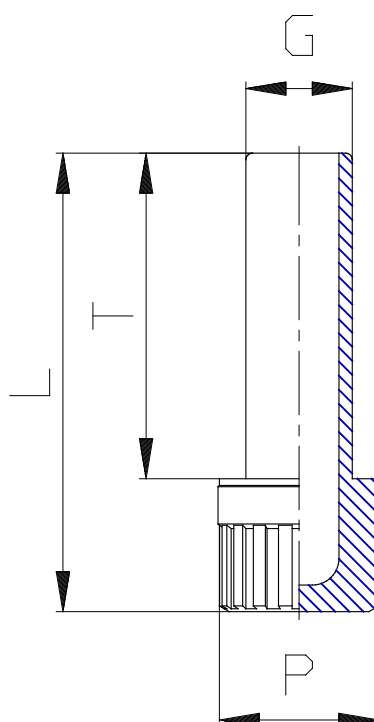

Mod. 6900 - Series 6000 fittings

Product code: 6900 5

Datasheet creation date: 19/05/2026 18:04

Check the most updated document online [click here](#)

■ TECHNICAL DATA

Mod.	6900 5
------	--------

Mod. 6900 - Series 6000 fittings

Product code: 6900 5

DIMENSIONS

G (mm)	5
L (mm)	29.5
P (mm)	8
T (mm)	20.5
Peso (g)	1