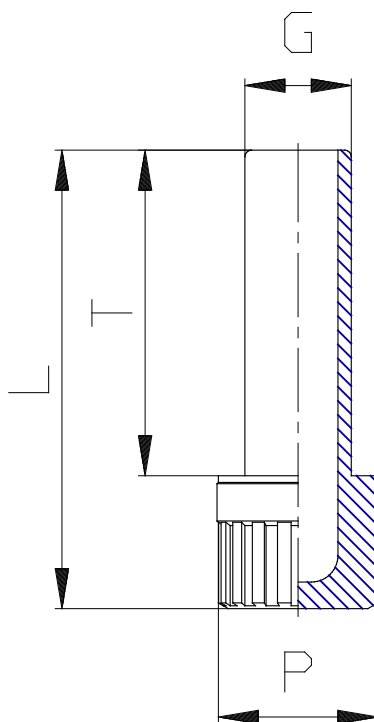

Mod. 6900 - Series 6000 fittings

Product code: 6900 4

Datasheet creation date: 19/05/2026 08:32

Check the most updated document online [click here](#)

■ TECHNICAL DATA

Mod.	6900 4
------	--------

Mod. 6900 - Series 6000 fittings

Product code: 6900 4

DIMENSIONS

G (mm)	4
L (mm)	29.0
P (mm)	8
T (mm)	20.0
Peso (g)	1