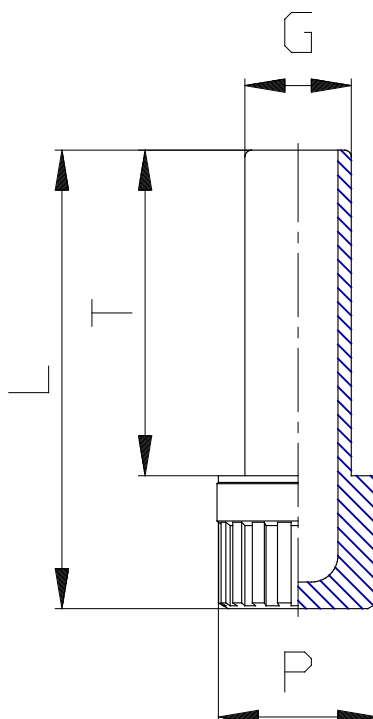

## Mod. 6900 - Series 6000 fittings

Product code: 6900 12

Datasheet creation date: 19/05/2026 18:05

Check the most updated document online [click here](#)

### TECHNICAL DATA

Mod.	6900 12
------	---------

## Mod. 6900 - Series 6000 fittings

Product code: 6900 12

### **DIMENSIONS**

<b>G (mm)</b>	12
<b>L (mm)</b>	40.5
<b>P (mm)</b>	16
<b>T (mm)</b>	28.5
<b>Peso (g)</b>	3