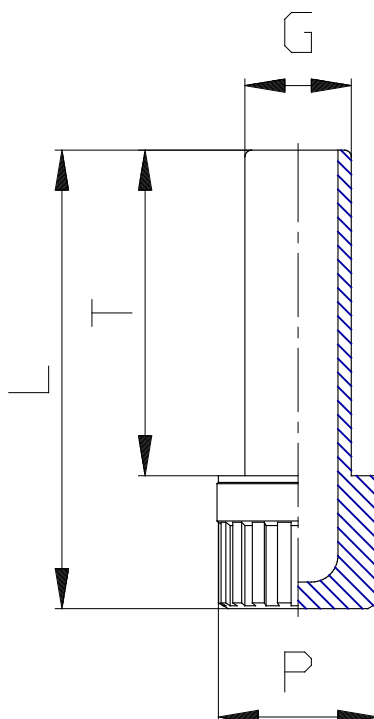

Mod. 6900 - Series 6000 fittings

Product code: 6900 10

Datasheet creation date: 19/05/2026 08:55

Check the most updated document online [click here](#)

■ TECHNICAL DATA

Mod.	6900 10
------	---------

Mod. 6900 - Series 6000 fittings

Product code: 6900 10

DIMENSIONS

G (mm)	10
L (mm)	37.0
P (mm)	12
T (mm)	27.0
Peso (g)	2