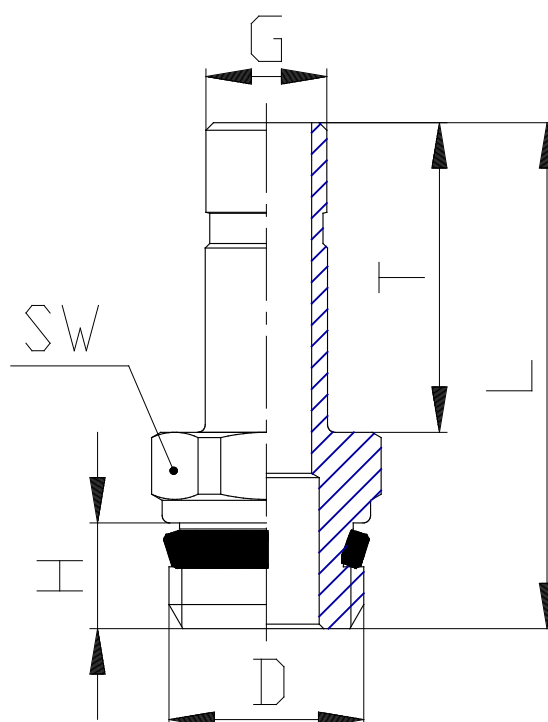

## Mod. 6811 - Series 6000 fittings

Product code: 6811 8-1/8

Datasheet creation date: 19/05/2026 18:04

Check the most updated document online [click here](#)

### TECHNICAL DATA

Mod.	6811 8-1/8
------	------------

## Mod. 6811 - Series 6000 fittings

Product code: 6811 8-1/8

### DIMENSIONS

<b>G (mm)</b>	8
<b>D</b>	G1/8
<b>H (mm)</b>	5.5
<b>T (mm)</b>	20.5
<b>L (mm)</b>	31.8
<b>SW (mm)</b>	12
<b>ASM (mm)</b>	