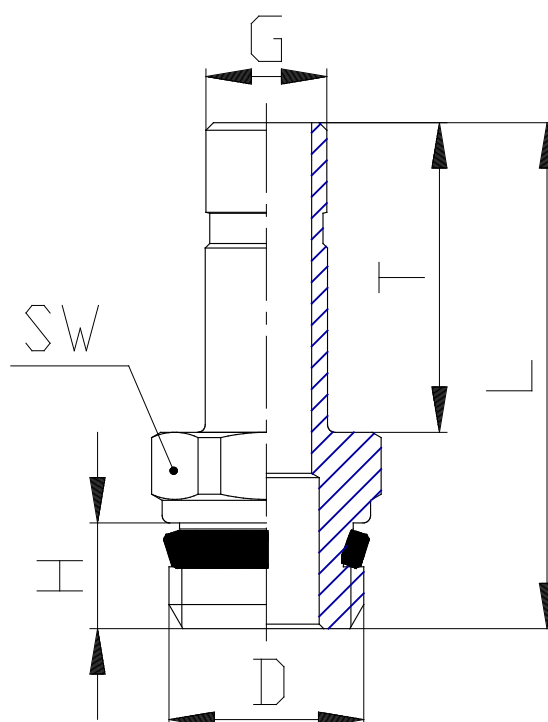

Mod. 6811 - Series 6000 fittings

Product code: 6811 8-1/4

Datasheet creation date: 19/05/2026 18:22

Check the most updated document online [click here](#)

TECHNICAL DATA

Mod.	6811 8-1/4
------	------------

Mod. 6811 - Series 6000 fittings

Product code: 6811 8-1/4

DIMENSIONS

G (mm)	8
D	G1/4
H (mm)	7.0
T (mm)	20.5
L (mm)	33.5
SW (mm)	14
ASM (mm)	