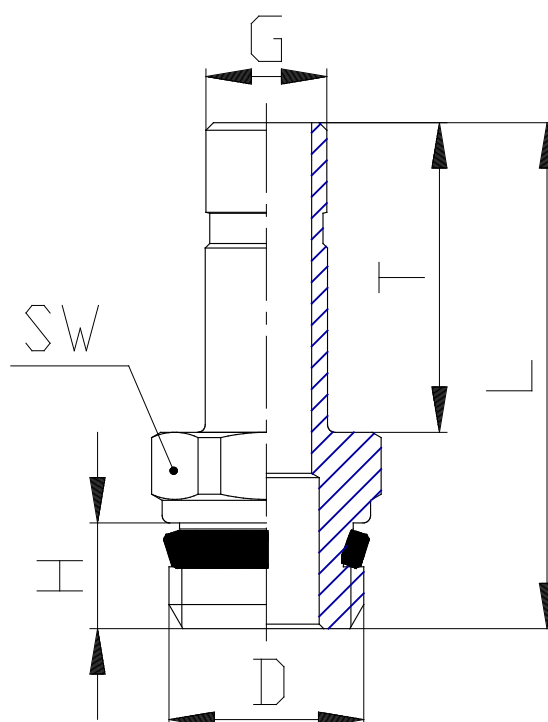

Mod. 6811 - Series 6000 fittings

Product code: 6811 6-1/8

Datasheet creation date: 19/05/2026 18:04

Check the most updated document online [click here](#)

TECHNICAL DATA

Mod.	6811 6-1/8
------	------------

Mod. 6811 - Series 6000 fittings

Product code: 6811 6-1/8

DIMENSIONS

G (mm)	6
D	G1/8
H (mm)	5.5
T (mm)	18.0
L (mm)	29.3
SW (mm)	12
ASM (mm)	