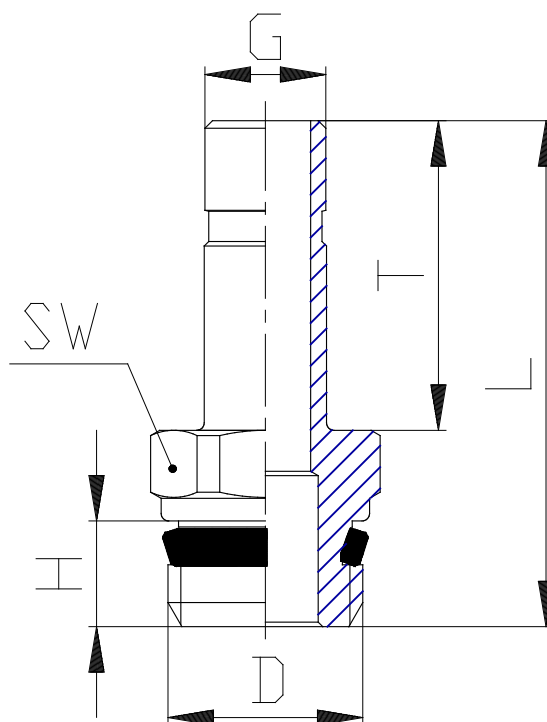

## Mod. 6811 - Series 6000 fittings

Product code: 6811 6-1/4

Datasheet creation date: 19/05/2026 18:20

Check the most updated document online [click here](#)

### TECHNICAL DATA

Mod.	6811 6-1/4
------	------------

## Mod. 6811 - Series 6000 fittings

Product code: 6811 6-1/4

### DIMENSIONS

<b>G (mm)</b>	6
<b>D</b>	G1/4
<b>H (mm)</b>	7.0
<b>T (mm)</b>	18.0
<b>L (mm)</b>	31.0
<b>SW (mm)</b>	14
<b>ASM (mm)</b>	