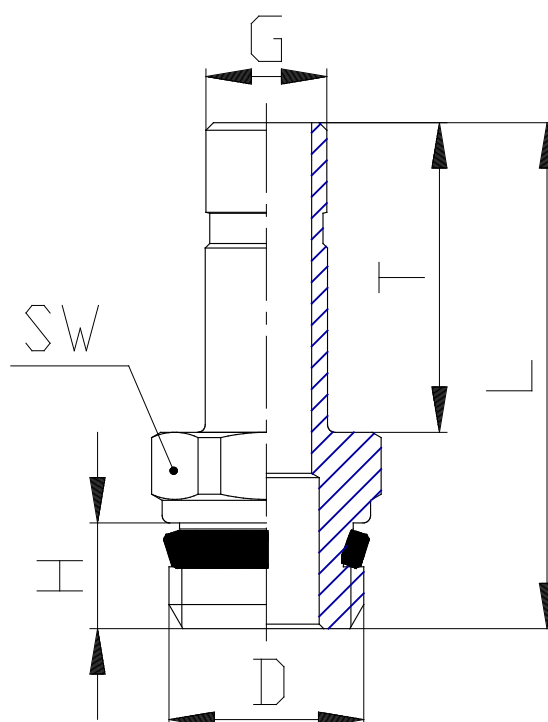

Mod. 6811 - Series 6000 fittings

Product code: 6811 5-1/8

Datasheet creation date: 19/05/2026 18:20

Check the most updated document online [click here](#)

■ TECHNICAL DATA

Mod.	6811 5-1/8
------	------------

Mod. 6811 - Series 6000 fittings

Product code: 6811 5-1/8

DIMENSIONS

G (mm)	5
D	G1/8
H (mm)	5.5
T (mm)	18.0
L (mm)	29.3
SW (mm)	12
ASM (mm)	