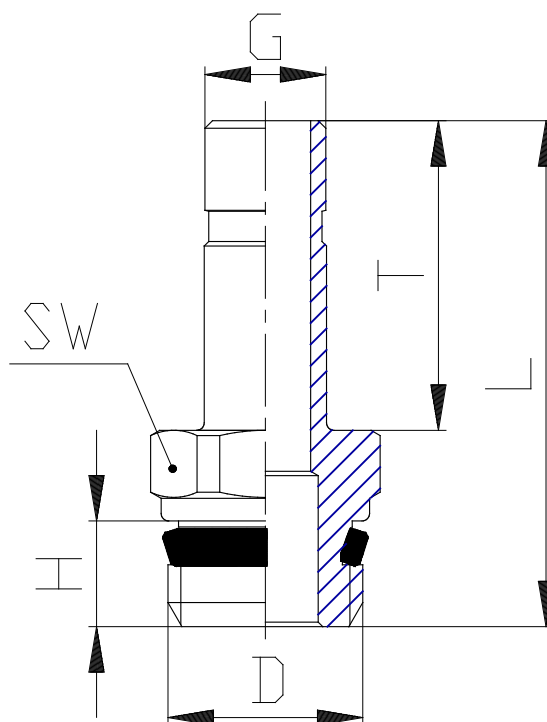

## Mod. 6811 - Series 6000 fittings

Product code: 6811 4-1/8

Datasheet creation date: 19/05/2026 22:45

Check the most updated document online [click here](#)

### TECHNICAL DATA

Mod.	6811 4-1/8
------	------------

## Mod. 6811 - Series 6000 fittings

Product code: 6811 4-1/8

### **DIMENSIONS**

<b>G (mm)</b>	4
<b>D</b>	G1/8
<b>H (mm)</b>	5.5
<b>T (mm)</b>	16.5
<b>L (mm)</b>	27.8
<b>SW (mm)</b>	12
<b>ASM (mm)</b>	