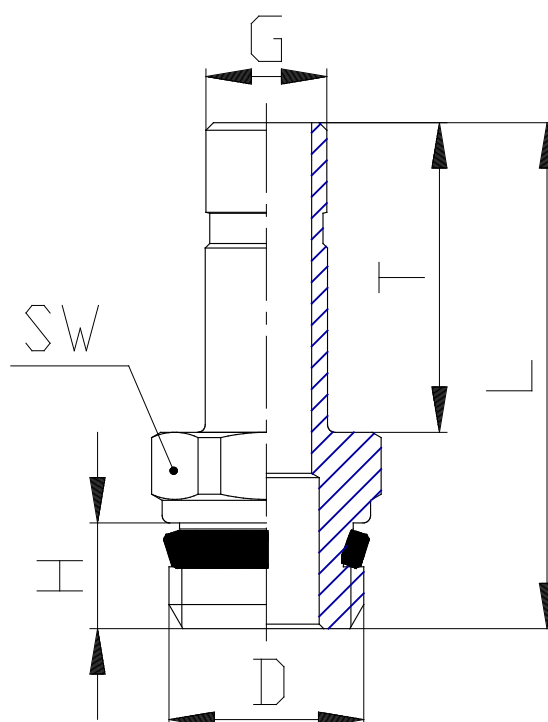

## Mod. 6811 - Series 6000 fittings

Product code: 6811 12-3/8

Datasheet creation date: 19/05/2026 18:05

Check the most updated document online [click here](#)

### ■ TECHNICAL DATA

Mod.	6811 12-3/8
------	-------------

## Mod. 6811 - Series 6000 fittings

Product code: 6811 12-3/8

### DIMENSIONS

<b>G (mm)</b>	12
<b>D</b>	G3/8
<b>H (mm)</b>	8.0
<b>T (mm)</b>	24.0
<b>L (mm)</b>	38.3
<b>SW (mm)</b>	19
<b>ASM (mm)</b>	