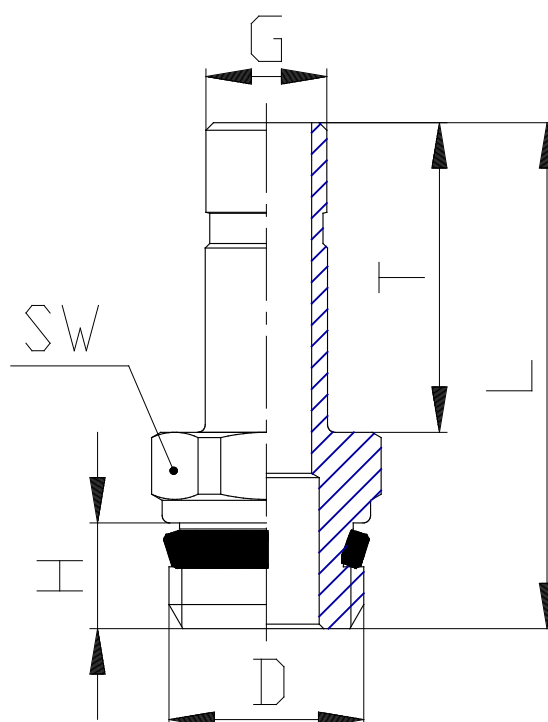

Mod. 6811 - Series 6000 fittings

Product code: 6811 10-3/8

Datasheet creation date: 19/05/2026 18:04

Check the most updated document online [click here](#)

■ TECHNICAL DATA

Mod.	6811 10-3/8
------	-------------

Mod. 6811 - Series 6000 fittings

Product code: 6811 10-3/8

DIMENSIONS

G (mm)	10
D	G3/8
H (mm)	8.0
T (mm)	23.0
L (mm)	37.3
SW (mm)	19
ASM (mm)	