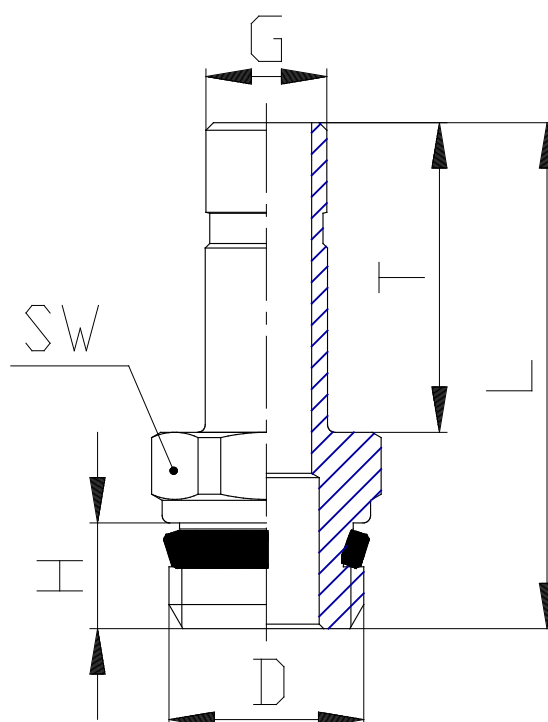

Mod. 6811 - Series 6000 fittings

Product code: 6811 10-1/4

Datasheet creation date: 19/05/2026 18:04

Check the most updated document online [click here](#)

TECHNICAL DATA

Mod.	6811 10-1/4
------	-------------

Mod. 6811 - Series 6000 fittings

Product code: 6811 10-1/4

DIMENSIONS

G (mm)	10
D	G1/4
H (mm)	7.0
T (mm)	23.0
L (mm)	36.0
SW (mm)	14
ASM (mm)	