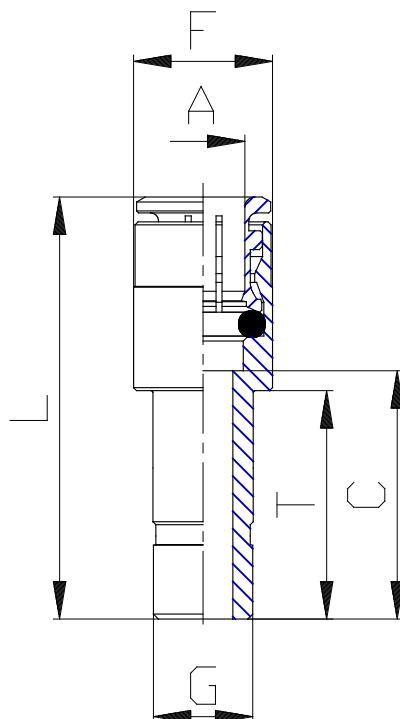

Mod. 6800 - Series 6000 fittings

Product code: 6800 8-12

Datasheet creation date: 19/05/2026 18:05

Check the most updated document online [click here](#)

■ TECHNICAL DATA

Mod.	6800 8-12
------	-----------

Mod. 6800 - Series 6000 fittings

Product code: 6800 8-12

DIMENSIONS

A (mm)	8
G (mm)	12
C (mm)	21.5
F (mm)	14.0
L (mm)	39.0
T (mm)	24.0