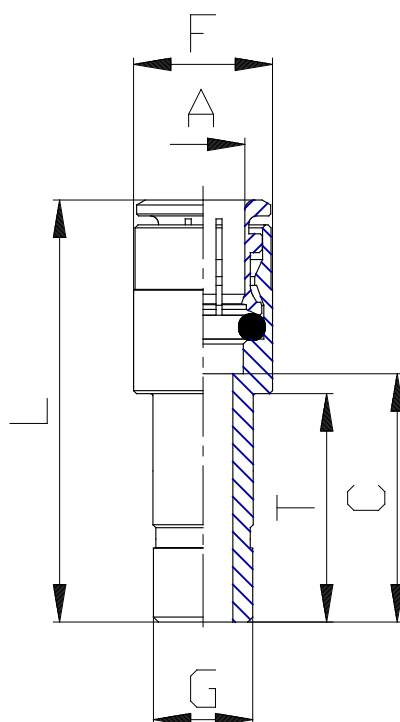

Mod. 6800 - Series 6000 fittings

Product code: 6800 8-10

Datasheet creation date: 19/05/2026 08:53

Check the most updated document online [click here](#)

■ TECHNICAL DATA

Mod.	6800 8-10
------	-----------

Mod. 6800 - Series 6000 fittings

Product code: 6800 8-10

DIMENSIONS

A (mm)	8
G (mm)	10
C (mm)	20.5
F (mm)	14.0
L (mm)	38.0
T (mm)	23.0