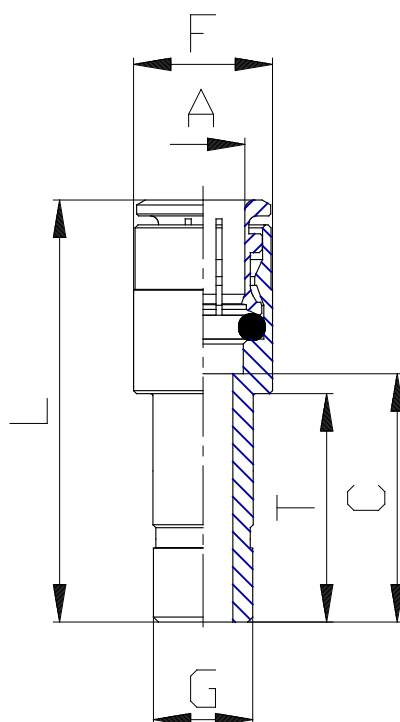

## Mod. 6800 - Series 6000 fittings

Product code: 6800 6-8

Datasheet creation date: 19/05/2026 09:00

Check the most updated document online [click here](#)

### ■ TECHNICAL DATA

Mod.	6800 6-8
------	----------

## Mod. 6800 - Series 6000 fittings

Product code: 6800 6-8

### **DIMENSIONS**

<b>A (mm)</b>	6
<b>G (mm)</b>	8
<b>C (mm)</b>	18.0
<b>F (mm)</b>	13.0
<b>L (mm)</b>	34.0
<b>T (mm)</b>	20.5