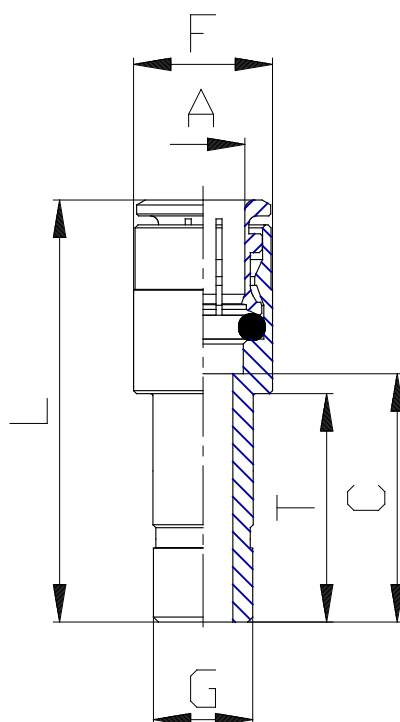

## Mod. 6800 - Series 6000 fittings

Product code: 6800 6-12

Datasheet creation date: 19/05/2026 18:04

Check the most updated document online [click here](#)

### ■ TECHNICAL DATA

Mod.	6800 6-12
------	-----------

## Mod. 6800 - Series 6000 fittings

Product code: 6800 6-12

### **DIMENSIONS**

<b>A (mm)</b>	6
<b>G (mm)</b>	12
<b>C (mm)</b>	17.5
<b>F (mm)</b>	12.0
<b>L (mm)</b>	33.5
<b>T (mm)</b>	24.0