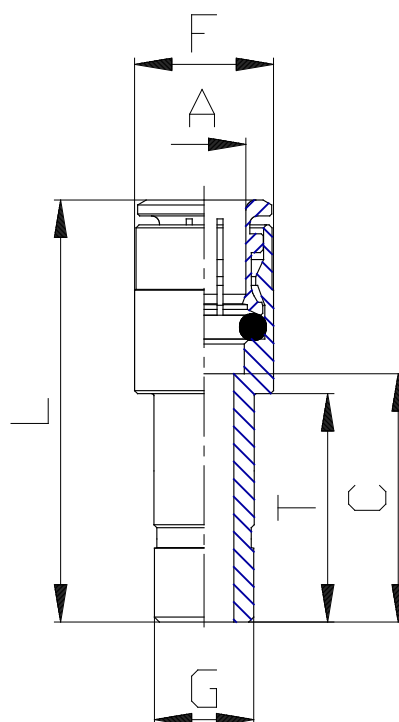

Mod. 6800 - Series 6000 fittings

Product code: 6800 6-10

Datasheet creation date: 19/05/2026 18:04

Check the most updated document online [click here](#)

■ TECHNICAL DATA

Mod.	6800 6-10
------	-----------

Mod. 6800 - Series 6000 fittings

Product code: 6800 6-10

DIMENSIONS

A (mm)	6
G (mm)	10
C (mm)	20.5
F (mm)	13.0
L (mm)	36.5
T (mm)	23.0