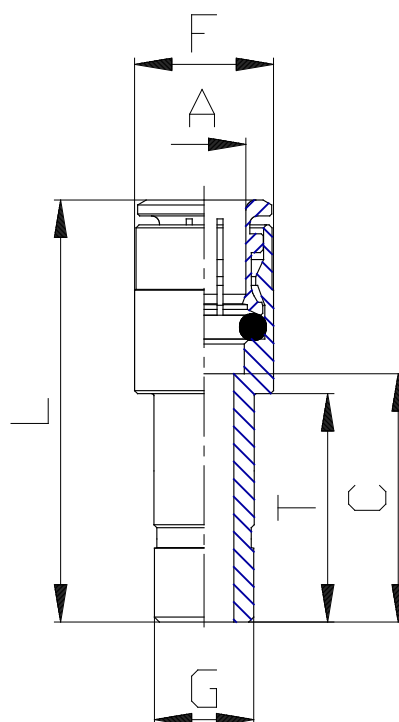

## Mod. 6800 - Series 6000 fittings

Product code: 6800 5-8

Datasheet creation date: 19/05/2026 18:04

Check the most updated document online [click here](#)

### ■ TECHNICAL DATA

Mod.	6800 5-8
------	----------

## Mod. 6800 - Series 6000 fittings

Product code: 6800 5-8

### DIMENSIONS

<b>A (mm)</b>	5
<b>G (mm)</b>	8
<b>C (mm)</b>	18.0
<b>F (mm)</b>	10.0
<b>L (mm)</b>	33.0
<b>T (mm)</b>	20.5