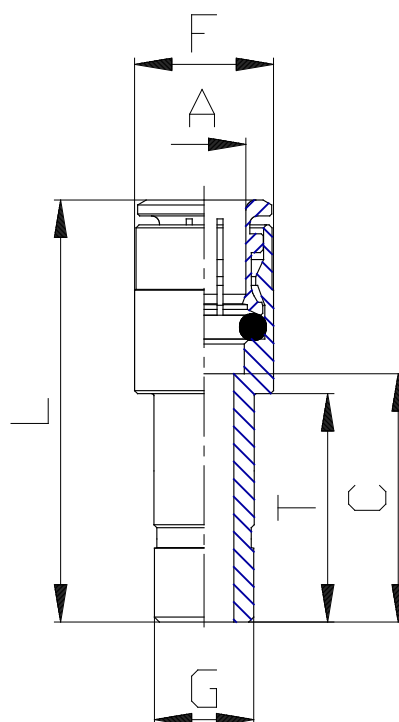

Mod. 6800 - Series 6000 fittings

Product code: 6800 5-6

Datasheet creation date: 19/05/2026 18:04

Check the most updated document online [click here](#)

■ TECHNICAL DATA

Mod.	6800 5-6
------	----------

Mod. 6800 - Series 6000 fittings

Product code: 6800 5-6

DIMENSIONS

A (mm)	5
G (mm)	6
C (mm)	19.0
F (mm)	10.0
L (mm)	34.0
T (mm)	18.0