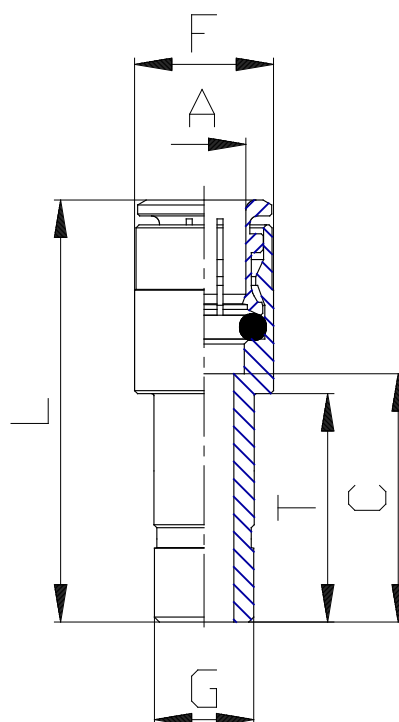

Mod. 6800 - Series 6000 fittings

Product code: 6800 4-8

Datasheet creation date: 19/05/2026 18:04

Check the most updated document online [click here](#)

■ TECHNICAL DATA

Mod.	6800 4-8
------	----------

Mod. 6800 - Series 6000 fittings

Product code: 6800 4-8

■ DIMENSIONS

A (mm)	4
G (mm)	8
C (mm)	18.0
F (mm)	9.0
L (mm)	32.0
T (mm)	20.5