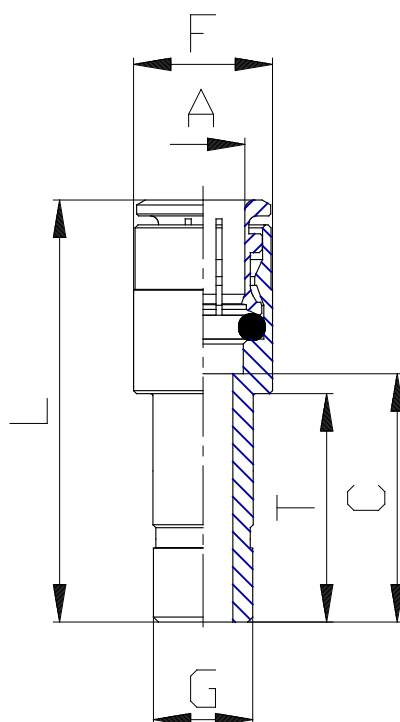

Mod. 6800 - Series 6000 fittings

Product code: 6800 4-6

Datasheet creation date: 19/05/2026 08:53

Check the most updated document online [click here](#)

■ TECHNICAL DATA

Mod.	6800 4-6
------	----------

Mod. 6800 - Series 6000 fittings

Product code: 6800 4-6

■ DIMENSIONS

A (mm)	4
G (mm)	6
C (mm)	15.5
F (mm)	9.0
L (mm)	29.5
T (mm)	18.0