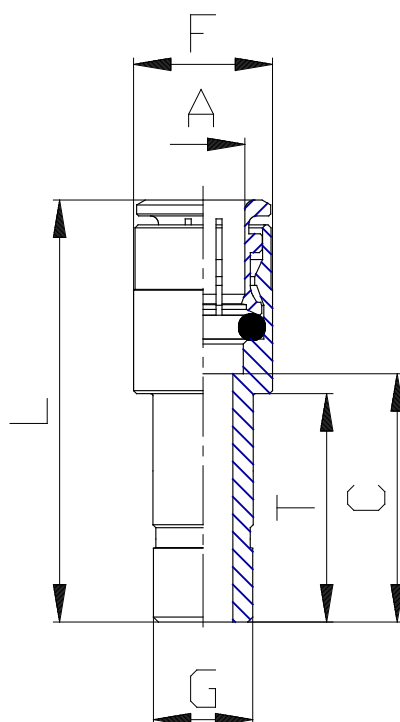

## Mod. 6800 - Series 6000 fittings

Product code: 6800 4-5

Datasheet creation date: 19/05/2026 18:03

Check the most updated document online [click here](#)

### ■ TECHNICAL DATA

Mod.	6800 4-5
------	----------

## Mod. 6800 - Series 6000 fittings

Product code: 6800 4-5

### **DIMENSIONS**

<b>A (mm)</b>	4
<b>G (mm)</b>	5
<b>C (mm)</b>	19.0
<b>F (mm)</b>	9.0
<b>L (mm)</b>	33.0
<b>T (mm)</b>	18.0