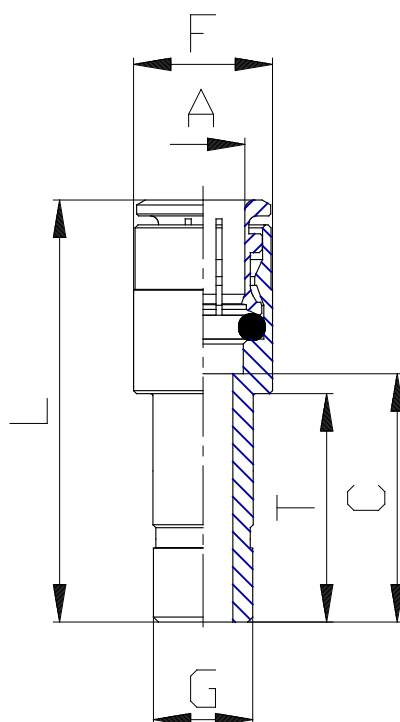

Mod. 6800 - Series 6000 fittings

Product code: 6800 12-14

Datasheet creation date: 19/05/2026 18:04

Check the most updated document online [click here](#)

■ TECHNICAL DATA

Mod.	6800 12-14
------	------------

Mod. 6800 - Series 6000 fittings

Product code: 6800 12-14

DIMENSIONS

A (mm)	12
G (mm)	14
C (mm)	24.5
F (mm)	18.8
L (mm)	45.5
T (mm)	28.0