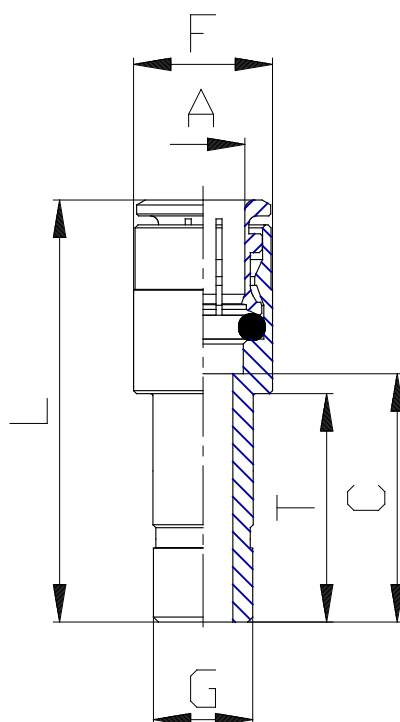

## Mod. 6800 - Series 6000 fittings

Product code: 6800 10-14

Datasheet creation date: 19/05/2026 18:04

Check the most updated document online [click here](#)

### ■ TECHNICAL DATA

Mod.	6800 10-14
------	------------

## Mod. 6800 - Series 6000 fittings

Product code: 6800 10-14

### **DIMENSIONS**

<b>A (mm)</b>	10
<b>G (mm)</b>	14
<b>C (mm)</b>	24.5
<b>F (mm)</b>	16.5
<b>L (mm)</b>	44.5
<b>T (mm)</b>	28.0