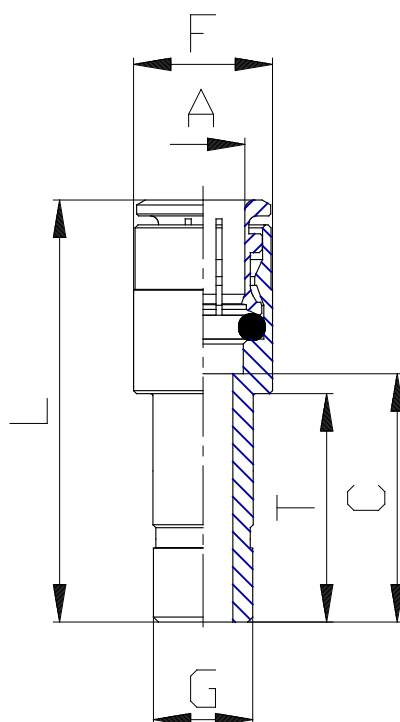

## Mod. 6800 - Series 6000 fittings

Product code: 6800 10-12

Datasheet creation date: 19/05/2026 18:04

Check the most updated document online [click here](#)

### ■ TECHNICAL DATA

Mod.	6800 10-12
------	------------

## Mod. 6800 - Series 6000 fittings

Product code: 6800 10-12

### **DIMENSIONS**

<b>A (mm)</b>	10
<b>G (mm)</b>	12
<b>C (mm)</b>	20.5
<b>F (mm)</b>	16.5
<b>L (mm)</b>	40.5
<b>T (mm)</b>	24.0