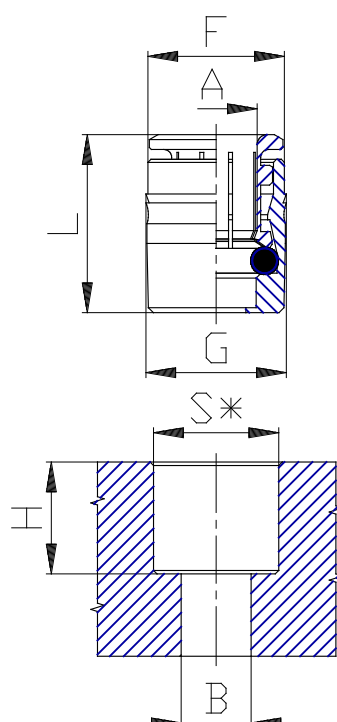

Mod. 6700 - Series 6000 fittings

Product code: 6700 8

Datasheet creation date: 19/05/2026 08:53

Check the most updated document online [click here](#)

■ TECHNICAL DATA

Mod.	6700 8
A (mm)	8

Mod. 6700 - Series 6000 fittings

Product code: 6700 8

DIMENSIONS

F (mm)	13.8
G (mm)	14.2
L (mm)	18.0
Size (mm)	8
S (mm)	13.95
H (mm)	14.0
B (mm)	6.0