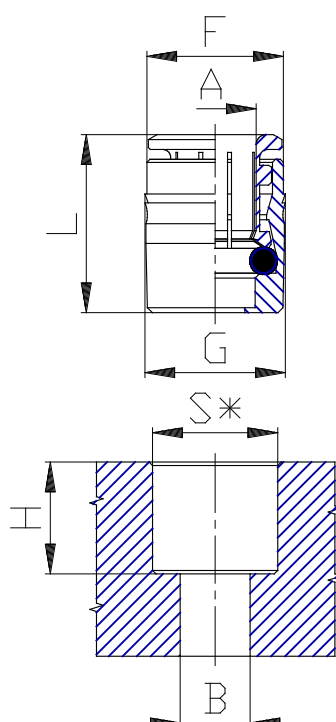

Mod. 6700 - Series 6000 fittings

Product code: 6700 6

Datasheet creation date: 19/05/2026 08:53

Check the most updated document online [click here](#)

TECHNICAL DATA

Mod.	6700 6
A (mm)	6

Mod. 6700 - Series 6000 fittings

Product code: 6700 6

DIMENSIONS

F (mm)	11.8
G (mm)	12.2
L (mm)	16.5
Size (mm)	6
S (mm)	11.95
H (mm)	12.0
B (mm)	4.0