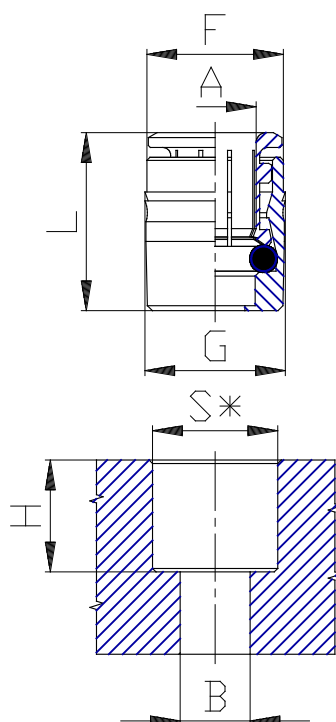

## Mod. 6700 - Series 6000 fittings

Product code: 6700 4

Datasheet creation date: 19/05/2026 18:03

Check the most updated document online [click here](#)

### ■ TECHNICAL DATA

Mod.	6700 4
A (mm)	4

## Mod. 6700 - Series 6000 fittings

Product code: 6700 4

### DIMENSIONS

<b>F (mm)</b>	8.6
<b>G (mm)</b>	9.0
<b>L (mm)</b>	14.5
<b>Size (mm)</b>	4
<b>S (mm)</b>	8.75
<b>H (mm)</b>	11.0
<b>B (mm)</b>	3.5