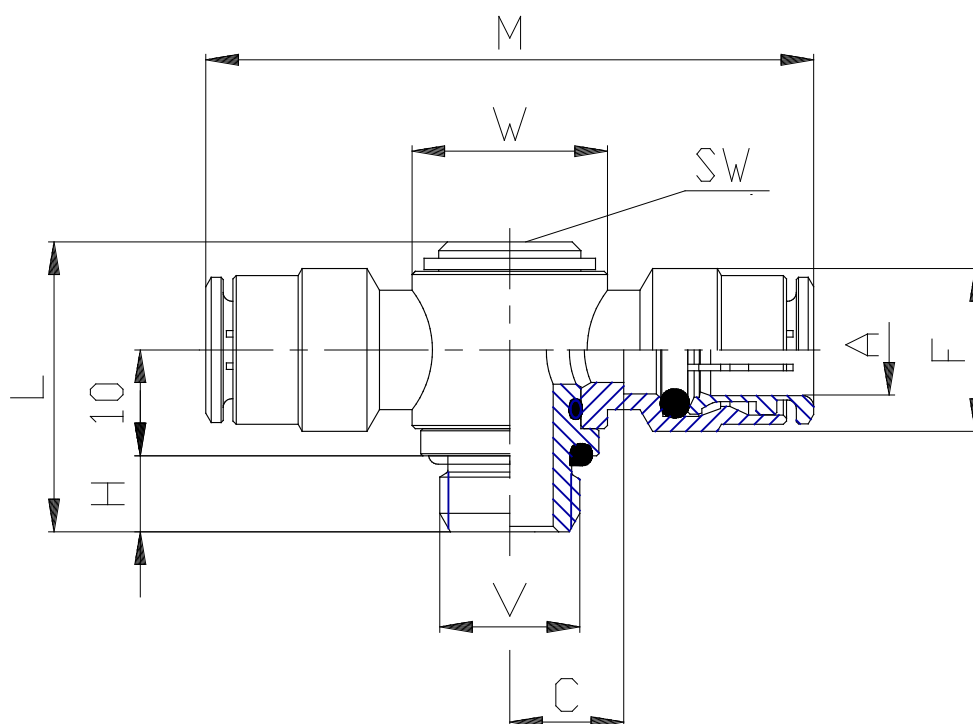

Mod. 6632 - Series 6000 fittings

Product code: 6632 8-1/8

Datasheet creation date: 19/05/2026 18:03

Check the most updated document online [click here](#)

■ TECHNICAL DATA

Mod.	6632 8-1/8
------	------------

Mod. 6632 - Series 6000 fittings

Product code: 6632 8-1/8

DIMENSIONS

A (mm)	8
B	G1/8
C (mm)	8.5
F (mm)	15.0
H (mm)	6
L (mm)	26
M (mm)	52
W (mm)	Ø14
SW (mm)	4