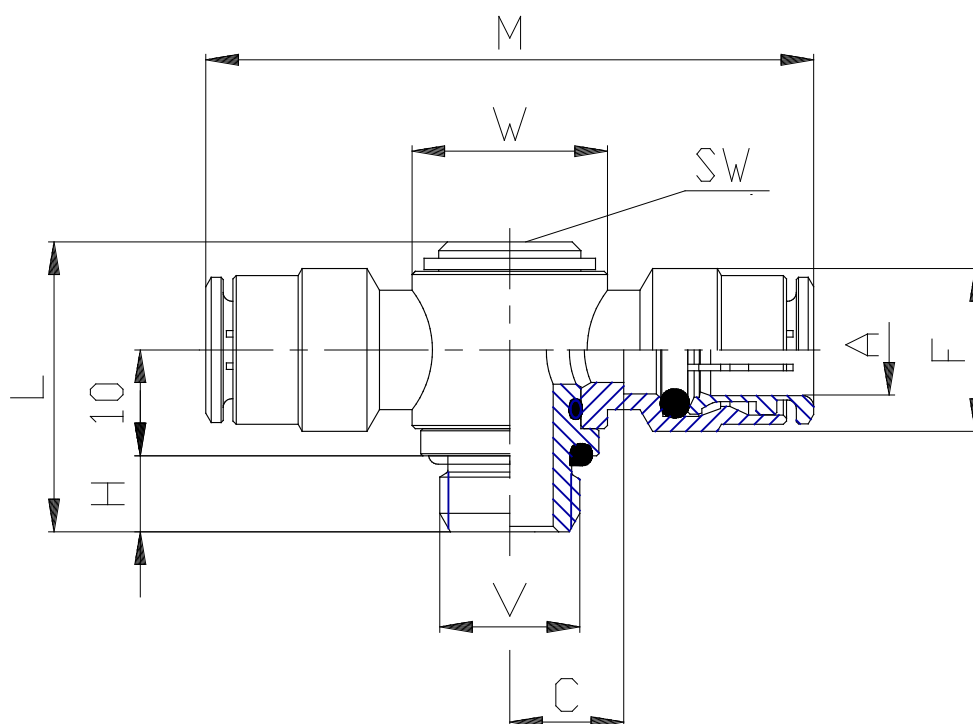

Mod. 6632 - Series 6000 fittings

Product code: 6632 8-1/4

Datasheet creation date: 19/05/2026 18:02

Check the most updated document online [click here](#)

TECHNICAL DATA

Mod.	6632 8-1/4
------	------------

Mod. 6632 - Series 6000 fittings

Product code: 6632 8-1/4

DIMENSIONS

A (mm)	8
B	G1/4
C (mm)	10.5
F (mm)	15.0
H (mm)	7
L (mm)	27
M (mm)	56
W (mm)	Ø18
SW (mm)	5